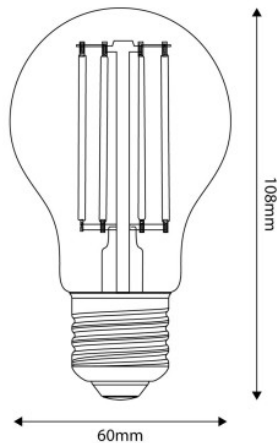

The N01 bulb utilizes LED filament technology, offering energy efficiency of up to 90% compared to traditional incandescent bulbs. Furthermore, all bulbs in the line have a lifespan of over 15,000 hours, ensuring reliable and long-lasting natural white light.

With the N01 LED Drop A60 7W 806Lm E27 3500K bulb, discover the perfect balance between energy efficiency, captivating design, and high-quality light at an affordable price.

Data Sheet

Lamp Type: LED
Shape: Drop
Base: E27
Diameter: 60 mm
Length: 108 mm
Voltage: 220/240 V
Wattage: 7 W
Energy Class: E
Color Temperature: 3500 K
Lumen Output: 806 Lm
Dimmable: Yes

Our dimmable straight filament bulbs are compatible with all trailing EDGE dimmer technologies.

When choosing a dimmer: besides considering the maximum power of the load, the minimum power requirement should also be taken into account. When the dimmed power is lower than the minimum stated power, the load may flicker and/or get damaged.

N01 - T01