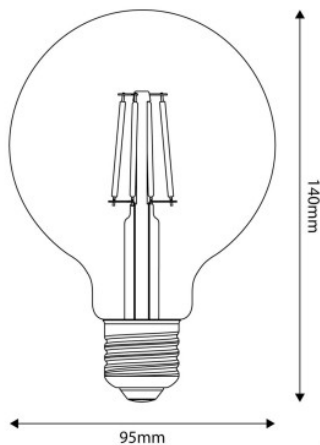

What makes the M04 light bulb so special?

With a 4W consumption and 470Lm brightness, the G95 M04 LED Milky light bulb is the perfect choice for a laid-back atmosphere both in commercial and residential settings. On top of that this product also boasts good colour rendition, even lighting distribution and an E27 fitting, compatible with most lamp holders on the market.

Data Sheet

Light bulb type: LED
 Shape: globe
 Fitting: E27
 Diameter: 95 mm
 Length: 140 mm
 Volt: 220/240 V
 Watt: 4 W
 Energy class: E
 Light colour: 2700 K
 Lumen: 470 Lm
 Dimmable: No

E04 - M04