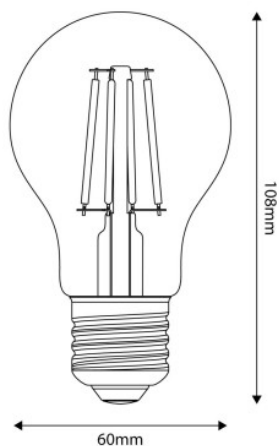

What characteristics does the M02 light bulb have?

The A60 M02 LED Milky Drop light bulb was designed both to guarantee good colour rendition and uniform lighting distribution. The 4W consumption ensures a 470Lm brightness, providing stunning illumination for both residential and commercial settings. The E27 fitting also makes the product compatible with most standard lamp holders.

Data Sheet

Light bulb type: LED
 Shape: drop
 Fitting: E27
 Diameter: 60 mm
 Length: 108 mm
 Volt: 220/240 V
 Watt: 4 W
 Energy class: E
 Light colour: 2700 K
 Lumen: 470 Lm
 Dimmable: No

E02 - M02