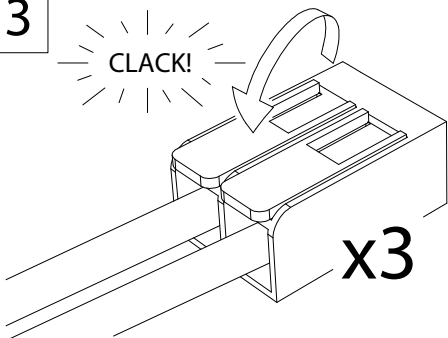

IF THE EXTERNAL FLEXIBLE CABLE OF THIS LUMINAIRE IS DAMAGED, IT SHALL BE EXCLUSIVELY REPLACED BY THE MANUFACTURER OR HIS SERVICE AGENT OR A SIMILAR QUALIFIED PERSON IN ORDER TO AVOID HAZARDS

1

2

3

CLACK!

Max 7mm