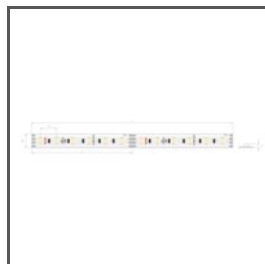

POWIĄZANE AKCESORIA > LED > RGB / RGB-W / RGB-CTT

K-1275-RGB-24V
K-RGB-1275-24
Ref. arch K-1275-RGB-24V